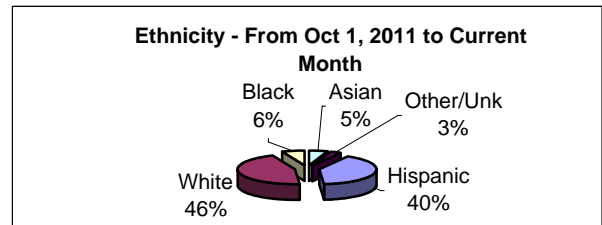

Cumulative (from October 1, 2011)

2129

1011

32.0%

Total
363
97
460

18.7%

	<u>Never Reported</u>	<u>Reported</u>	<u>Total</u>
ICE	120	1	121
PCS Warrant	146	547	693
Total*	266	548	814

253

37.08