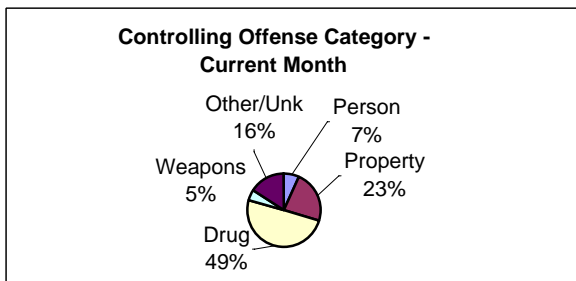

Flash Incarceration

Total* 150
Percent of Individuals with Flash

Revocations Total
 With NLV Arrests 50
 Tech Only 21
Total* 71

Percent of Individuals with Revocations

Warrants

| | <u>Never Reported</u> | <u>Reported</u> | <u>Total</u> |
|---------------|-----------------------|-----------------|--------------|
| ICE | 16 | 0 | 16 |
| PCS Warrant | 7 | 81 | 88 |
| Total* | 23 | 81 | 104 |

Individuals with Active Warrants as of 8/31/2012

Average Age 39.87

Cumulative (from October 1, 2011)

2129

1011

32.0%

Total
 363
 97
 460

18.7%