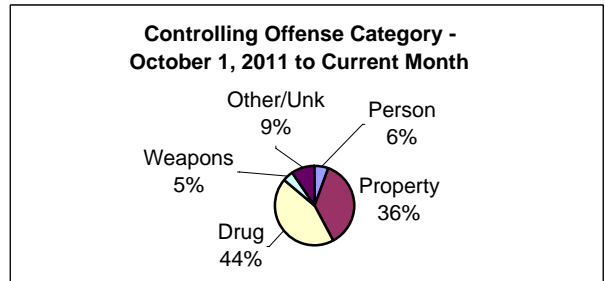

Cumulative (from October 1, 2011)

2129

1011

32.0%

Total
363
97
460

18.7%

	<u>Never Reported</u>	<u>Reported</u>	<u>Total</u>
ICE	120	1	121
PCS Warrant	146	547	693
Total*	266	548	814

253

37.08