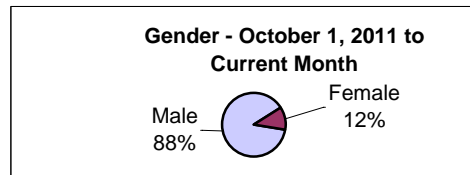

Cumulative (from October 1, 2011)

2129

1011

32.0%

Total
363
97
460

18.7%

	<u>Never Reported</u>	<u>Reported</u>	<u>Total</u>
ICE	120	1	121
PCS Warrant	146	547	693
Total*	266	548	814

253

37.08