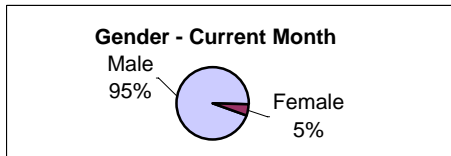

Flash Incarceration

Total* 150
Percent of Individuals with Flash

Revocations Total
 With NLV Arrests 50
 Tech Only 21
Total* 71

Percent of Individuals with Revocations

Warrants

| | <u>Never Reported</u> | <u>Reported</u> | <u>Total</u> |
|---------------|-----------------------|-----------------|--------------|
| ICE | 16 | 0 | 16 |
| PCS Warrant | 7 | 81 | 88 |
| Total* | 23 | 81 | 104 |

Individuals with Active Warrants as of 8/31/2012

Average Age 39.87

Cumulative (from October 1, 2011)

2129

1011

32.0%

Total
 363
 97
 460

18.7%