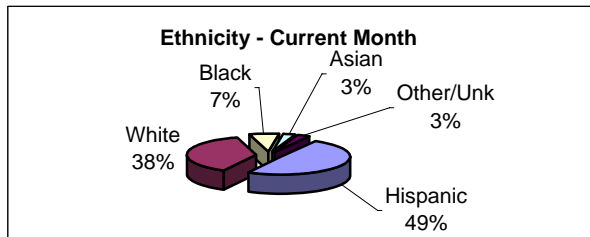

Flash Incarceration

Total* 150
Percent of Individuals with Flash

Revocations Total
 With NLV Arrests 50
 Tech Only 21
Total* 71

Percent of Individuals with Revocations

Warrants

| | <u>Never Reported</u> | <u>Reported</u> | <u>Total</u> |
|---------------|-----------------------|-----------------|--------------|
| ICE | 16 | 0 | 16 |
| PCS Warrant | 7 | 81 | 88 |
| Total* | 23 | 81 | 104 |

Individuals with Active Warrants as of 8/31/2012

Average Age 39.87

Cumulative (from October 1, 2011)

2129

1011

32.0%

Total
 363
 97
 460

18.7%