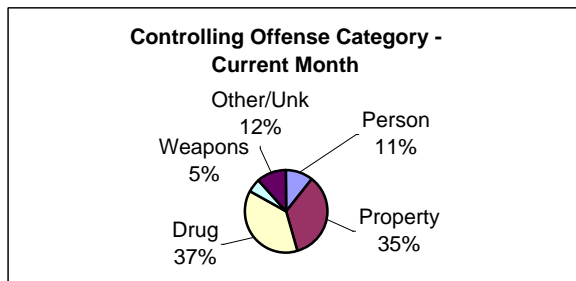

Flash Incarceration

Total* 182
Percent of Individuals with Flash

Revocations Total
With NLV Arrests 44
Tech Only 21
Total* 65

Percent of Individuals with Revocations

Warrants

	<u>Never Reported</u>	<u>Reported</u>	<u>Total</u>
ICE	14	1	15
PCS Warrant	10	82	92
Total*	24	83	107

Individuals with Active Warrants as of 7/31/2012

Average Age 37.00

Cumulative (from October 1, 2011)

2013

861

30.0%

Total
313
76
389

17.3%