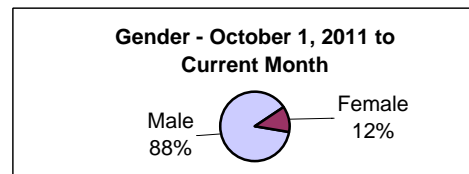

Cumulative (from October 1, 2011)

2013

861

30.0%

Total
313
76
389

17.3%

	<u>Never Reported</u>	<u>Reported</u>	<u>Total</u>
ICE	104	1	105
PCS Warrant	141	489	630
Total	245	490	735

211

36.96