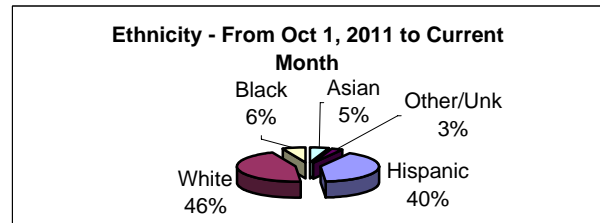

Cumulative (from October 1, 2011)

2013

861

30.0%

Total
313
76
389

17.3%

	<u>Never Reported</u>	<u>Reported</u>	<u>Total</u>
ICE	104	1	105
PCS Warrant	141	489	630
Total	245	490	735

211

36.96