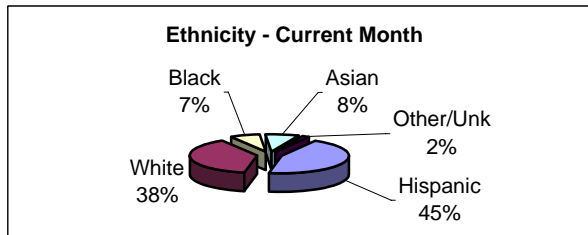

Flash Incarceration

Total* 182
Percent of Individuals with Flash

Revocations Total
With NLV Arrests 44
Tech Only 21
Total* 65

Percent of Individuals with Revocations

Warrants

	<u>Never Reported</u>	<u>Reported</u>	<u>Total</u>
ICE	14	1	15
PCS Warrant	10	82	92
Total*	24	83	107

Individuals with Active Warrants as of 7/31/2012

Average Age 37.00

Cumulative (from October 1, 2011)

2013

861

30.0%

Total
313
76
389

17.3%