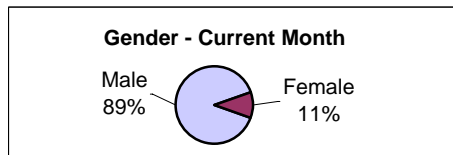

Flash Incarceration

Total* 182
Percent of Individuals with Flash

Revocations Total
With NLV Arrests 44
Tech Only 21
Total* 65

Percent of Individuals with Revocations

Warrants

	<u>Never Reported</u>	<u>Reported</u>	<u>Total</u>
ICE	14	1	15
PCS Warrant	10	82	92
Total*	24	83	107

Individuals with Active Warrants as of 7/31/2012

Average Age 37.00

Cumulative (from October 1, 2011)

2013

861

30.0%

Total
313
76
389

17.3%