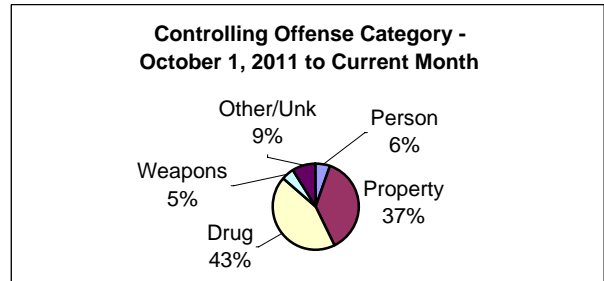

Cumulative (from October 1, 2011)

2013

861

30.0%

Total
313
76
389

17.3%

	<u>Never Reported</u>	<u>Reported</u>	<u>Total</u>
ICE	104	1	105
PCS Warrant	141	489	630
Total	245	490	735

211

36.96